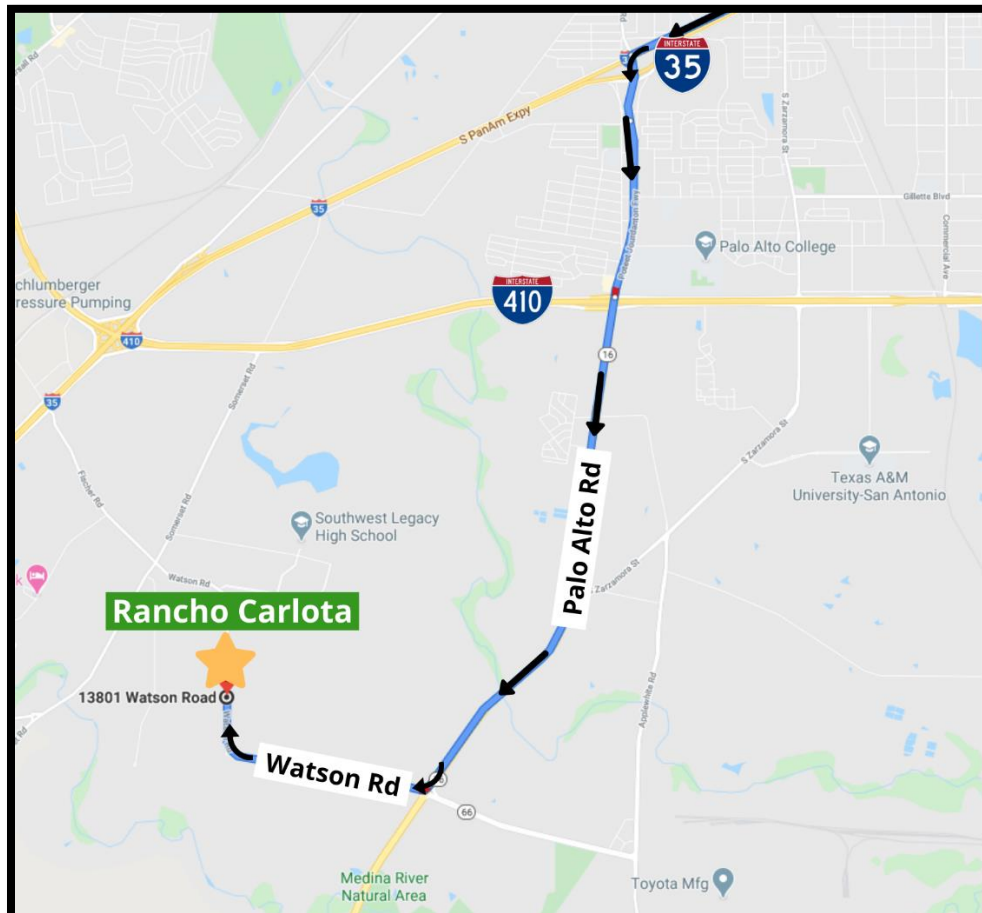

Driving Directions to Rancho Carlota

For GPS Use: 13801 Watson Rd, 78073

NOTE: We mapped our suggested route below based on planned road construction on Fischer Rd. Depending on web mapping service used directions may vary.

Limited parking available on site – carpool when possible

For weather and work status updates: call 210-223-5203 x184 or visit HabitatSA.org/Weather

From Downtown San Antonio

- Take 35 South (toward Laredo)
- Take exit 149 toward Texas 422 Spur/TX-16/Poteet/Palo Alto Road
- Follow Interstate 35 Access Rd and Poteet Jourdanton Fwy to Palo Alto Rd
- Turn Left onto Interstate 35 Access Road/ Poteet Jourdanton Fwy
- Continue on Palo Alto Rd
- Turn right onto Watson Rd
- Drive 1.69 Miles down Watson Road, be sure to go past LGI development and after the bend turn left into Rancho Carlota