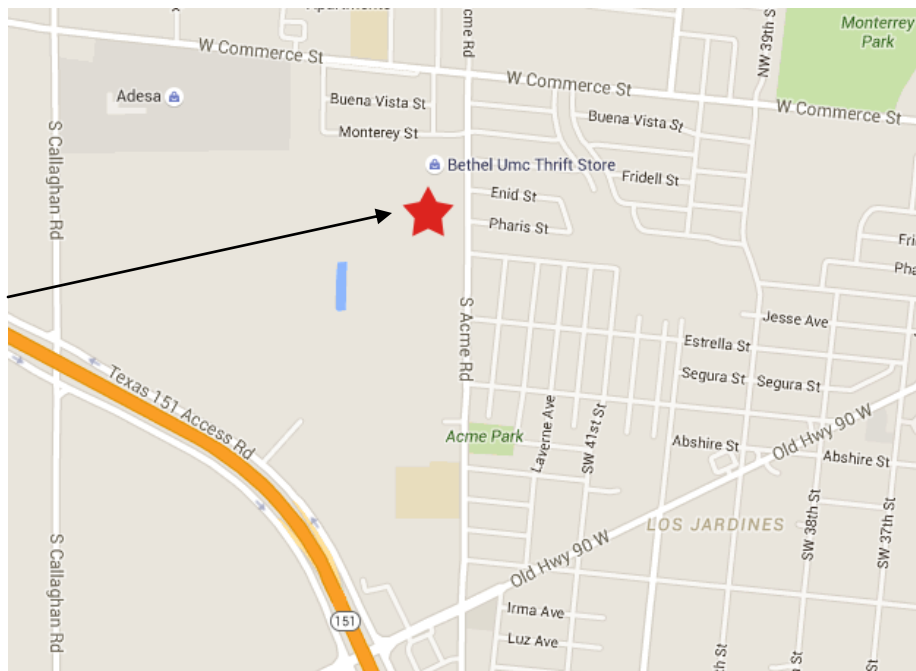

Lenwood Heights

Habitat for Humanity of San Antonio is a faith-based non-profit organization working in partnership with God's people in need of a decent and affordable home. Habitat helps low-income families who qualify build affordable houses for themselves at 0% interest and no profit. We are currently accepting applications for our Lenwood Heights community.

Lenwood Heights

Schools:

Lenwood Heights is located in the Edgewood Independent School District. If you lived in Lenwood Heights, your children would attend:

Elementary:

- **Henry B. Gonzalez Elementary**

Middle School:

- **E.T. Wrenn Middle School**

High School:

- **Memorial High School**